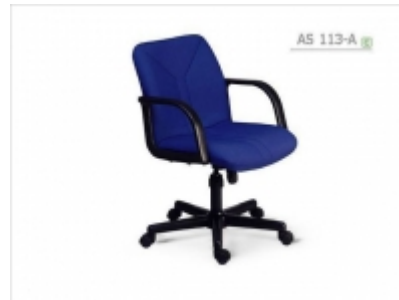

www.asahioffice.com

S.CHUCHAI FURNISHING CO., LTD.

AS 113-A

[Tilting Mechanism: Conventional Tilting \(Read more detail in "Product Features"\)](#)

Height: 79 CM

Seat Height: 43 CM

Dept: 62 CM

Width: 60 CM