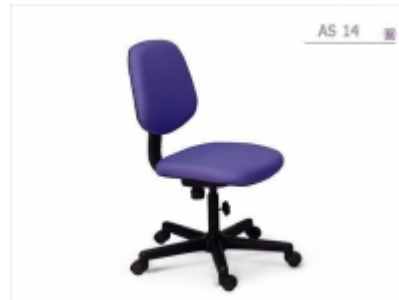

www.asahioffice.com

S.CHUCHAI FURNISHING CO., LTD.

AS 14

[Tilting Mechanism: Backrest Tilting \(Read more detail in "Product Features"\)](#)

Height: 86 CM

Seat Height: 45 CM

Dept: 55 CM

Width: 45 CM