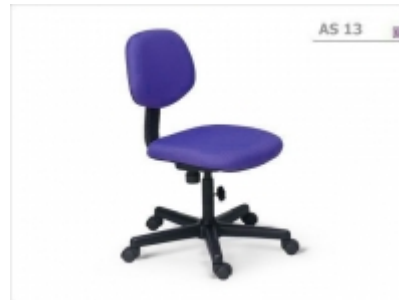

www.asahioffice.com

S.CHUCHAI FURNISHING CO., LTD.

AS 13

[Tilting Mechanism: Backrest Tilting \(Read more detail in "Product Features"\)](#)

Height: 83 CM

Seat Height: 45 CM

Dept: 54 CM

Width: 45 CM