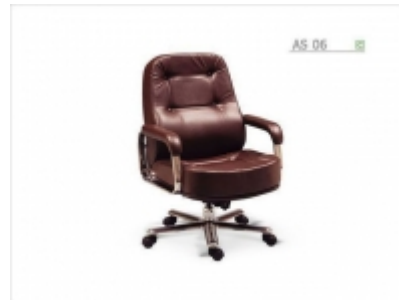

## **AS 06**

[Tilting Mechanism: Conventional Tilting \(Read more detail in "Product Features"\)](#)

Height: 97 CM

Seat Height: 49 CM

Dept: 74 CM

Width: 66 CM

Warranty condition: 1 year

COLOR OPTIONAL