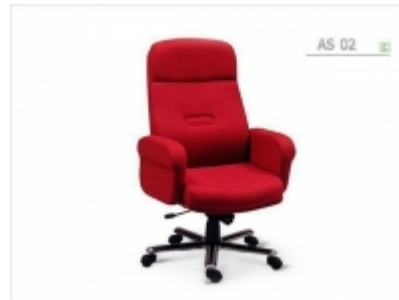

www.asahioffice.com

S.CHUCHAI FURNISHING CO., LTD.

AS 02

[Tilting Mechanism: Conventional Tilting \(Read more detail in "Product Features"\)](#)

Height: 110 CM

Seat Height: 49 CM

Dept: 71 CM

Width: 67 CM