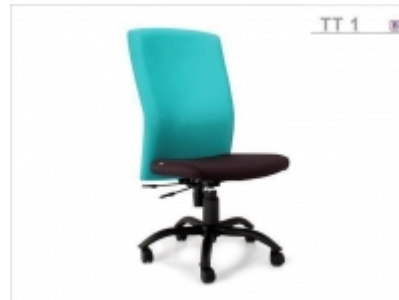

---

**www.asahioffice.com**

**S.CHUCHAI FURNISHING CO., LTD.**

**TT 1**

[Tilting Mechanism: Backrest Tilting \(Read more detail in "Product Features"\)](#)

Height: 101 CM

Seat Height: 45 CM

Dept: 63 CM

Width: 46 CM

Warranty condition: 3 years

COLOR OPTIONAL

[Vendor Information](#)