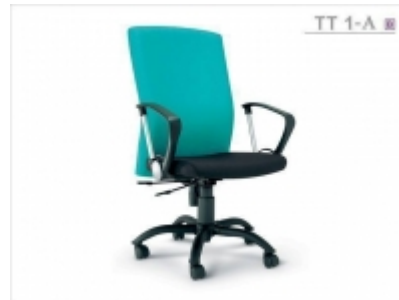

www.asahioffice.com

S.CHUCHAI FURNISHING CO., LTD.

TT 1-A

[Tilting Mechanism: Backrest Tilting \(Read more detail in "Product Features"\)](#)

Height: 101 CM

Seat Height: 45 CM

Dept: 63 CM

Width: 60 CM