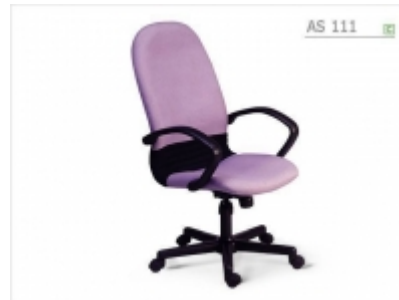

www.asahioffice.com

S.CHUCHAI FURNISHING CO., LTD.

AS 111

[Tilting Mechanism: Conventional Tilting \(Read more detail in "Product Features"\)](#)

Height: 102 CM

Seat Height: 42 CM

Dept: 64 CM

Width: 59 CM