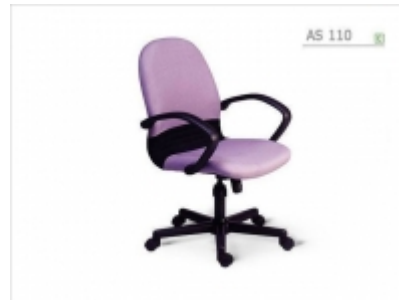

www.asahioffice.com

S.CHUCHAI FURNISHING CO., LTD.

AS 110

[Tilting Mechanism: Conventional Tilting \(Read more detail in "Product Features"\)](#)

Height: 88 CM

Seat Height: 42 CM

Dept: 60 CM

Width: 59 CM