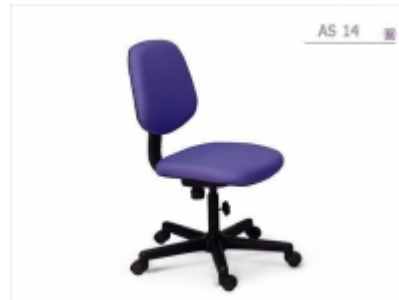

## **AS 14**

[Tilting Mechanism: Backrest Tilting \(Read more detail in "Product Features"\)](#)

Height: 86 CM

Seat Height: 45 CM

Dept: 55 CM

Width: 45 CM

Warranty condition: 1 year

COLOR OPTIONAL