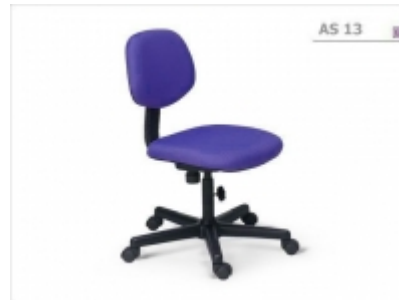

## **AS 13**

[Tilting Mechanism: Backrest Tilting \(Read more detail in "Product Features"\)](#)

Height: 83 CM

Seat Height: 45 CM

Dept: 54 CM

Width: 45 CM

Warranty condition: 1 year

COLOR OPTIONAL