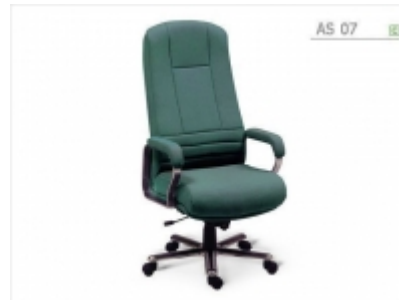

www.asahioffice.com

S.CHUCHAI FURNISHING CO., LTD.

AS 07

[Tilting Mechanism: Conventional Tilting \(Read more detail in "Product Features"\)](#)

Height: 121 CM

Seat Height: 50 CM

Dept: 79 CM

Width: 63 CM