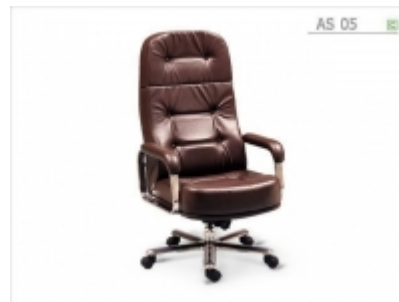

www.asahioffice.com

S.CHUCHAI FURNISHING CO., LTD.

AS 05

[Tilting Mechanism: Conventional Tilting \(Read more detail in "Product Features"\)](#)

Height: 118 CM

Seat Height: 49 CM

Dept: 76 CM

Width: 66 CM